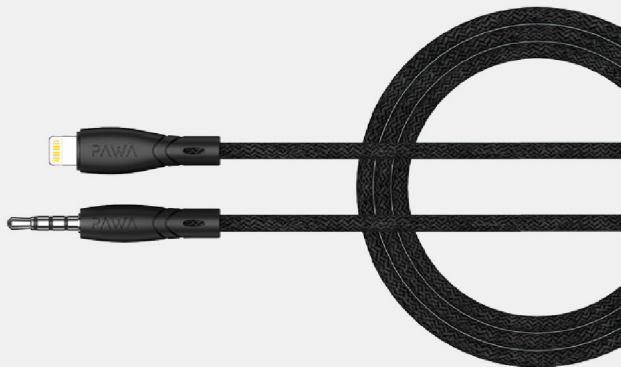

Lightning to 3.5mm Audio Cable

Length: 1.2Meter
Material: Braided

SKU : PW12-BDLTOAUX-BK
Barcode : 6476971354406