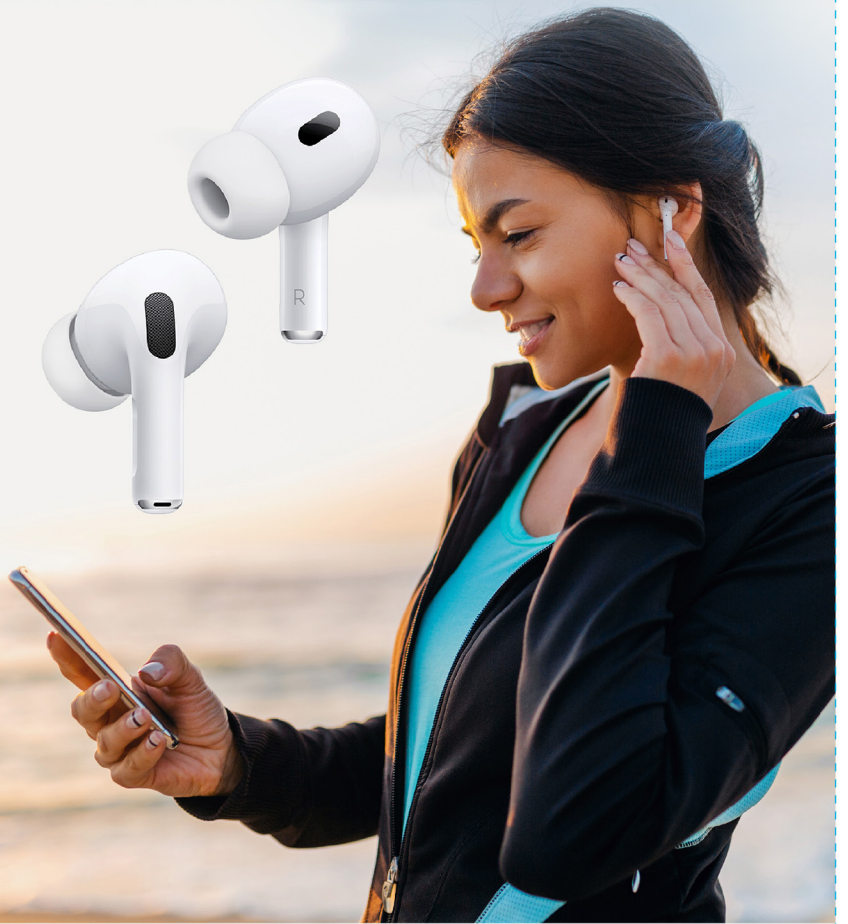

Airpods Pro 2 **ANC**

With Magsafe Charging Case

- 230mAh Case Battery Capacity
- Charging Time 70 Minutes
- 1.5hrs Case Charging Time
- 30mAh Battery Capacity
- 4-5hrs Working Time
- Bluetooth V5.1

SKU : PW-WEP232

Barcode : 6476971378952