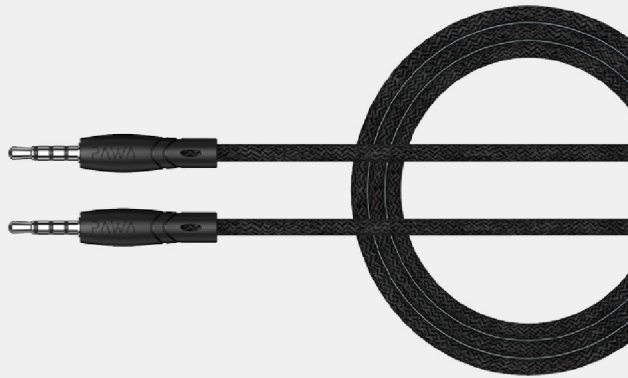

## Braided Audio Cables

Type-C | Lightning | 3.5mm