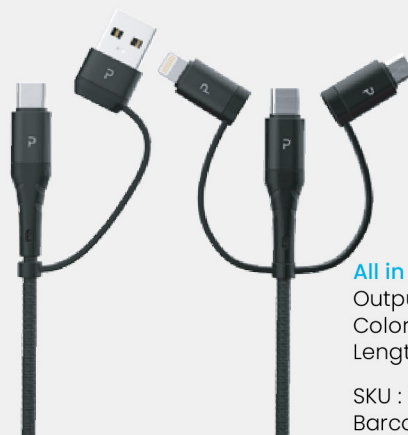

All in One Quick Charging Data Cable
Output : 20-25W
Color : Black
Length : 1.2 M / 4 Feet

SKU : PW-12BDAINI-BK
Barcode : 6476971354024