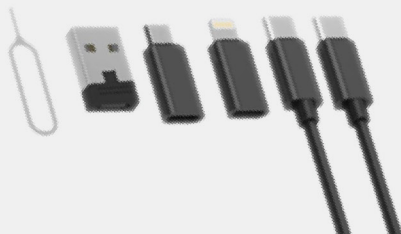

360° Foldable Stand

For Mobile & Tablet

Suitable for
Phone & Tablet

Fold
& Rotate

Aluminium
& Silicone

SKU : PW-RFS3601
Barcode : 6476971386018

MULTIPLE FUNCTION

Storage Box

All in 1
Charging
Solution

Convenient
Storage

Travel
Partner

60W

USB

Type-C

Lightning

Micro

SKU: PW-MFSB-BL
Barcode: 6476971363866

SKU: PW-MFSB-WH
Barcode: 6476971363934