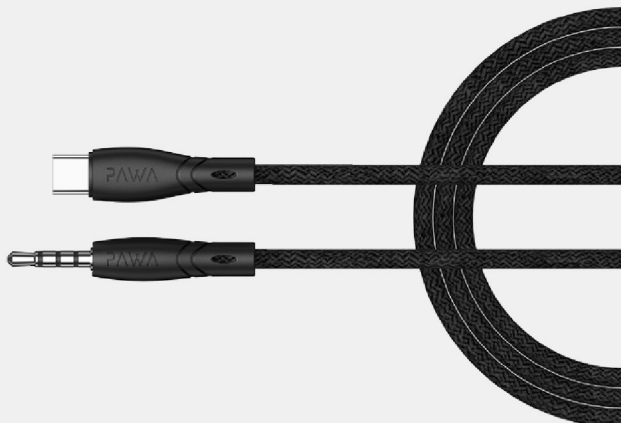

Type-C to 3.5mm Audio Cable

Length: 1.2Meter
Material: Braided

SKU : PW-12-BDAUX-BK
Barcode : 6476971354574