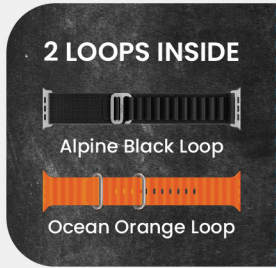

# ULTRA TAUT *PETITE*

Smart Watch With Double Tap Function

  
2.2" HD  
Large Screen

  
Wireless  
Charging

  
49mm  
Body

  
Bluetooth  
Calls

  
Massive  
Color Changing Dial

  
Step  
Count