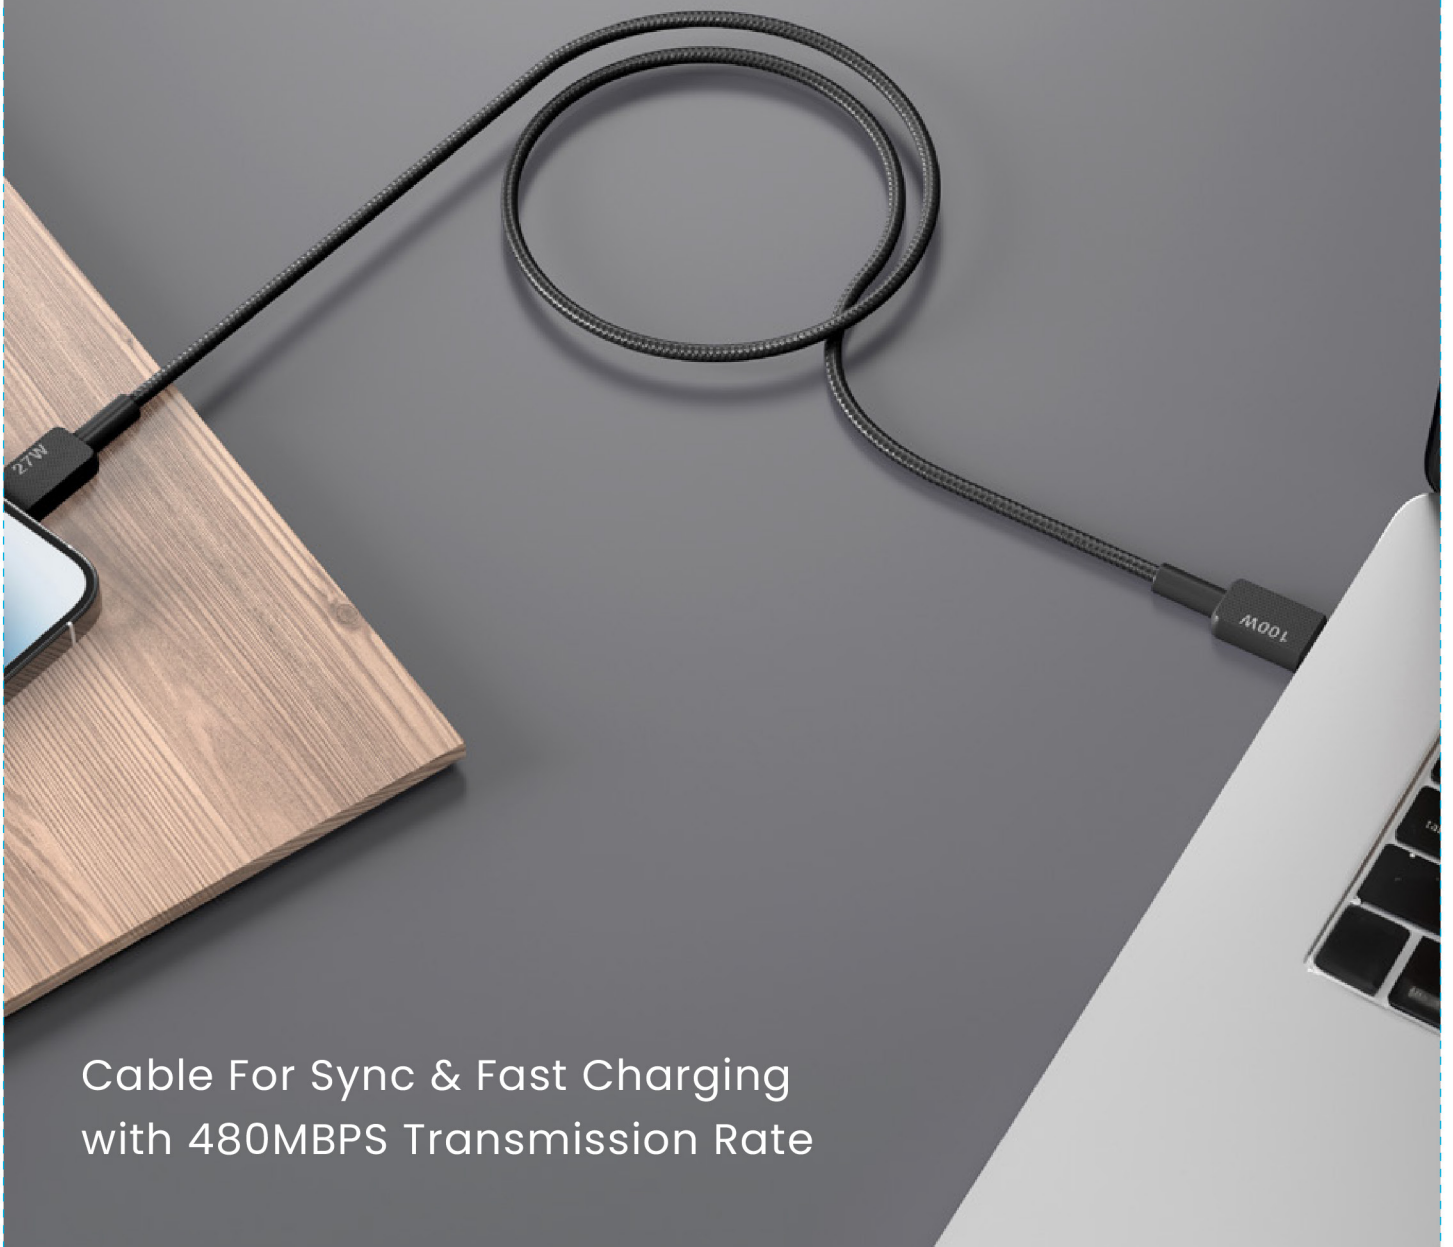

# EL CARO SERIES Premium Braided Cables

Type-C to Lightning | Type-C to Type-C

10000+  
BENDS

Nylon  
Braided

480mbps  
Data Transfer

1.2M Length

Fast Charging

Cable For Sync & Fast Charging  
with 480MBPS Transmission Rate